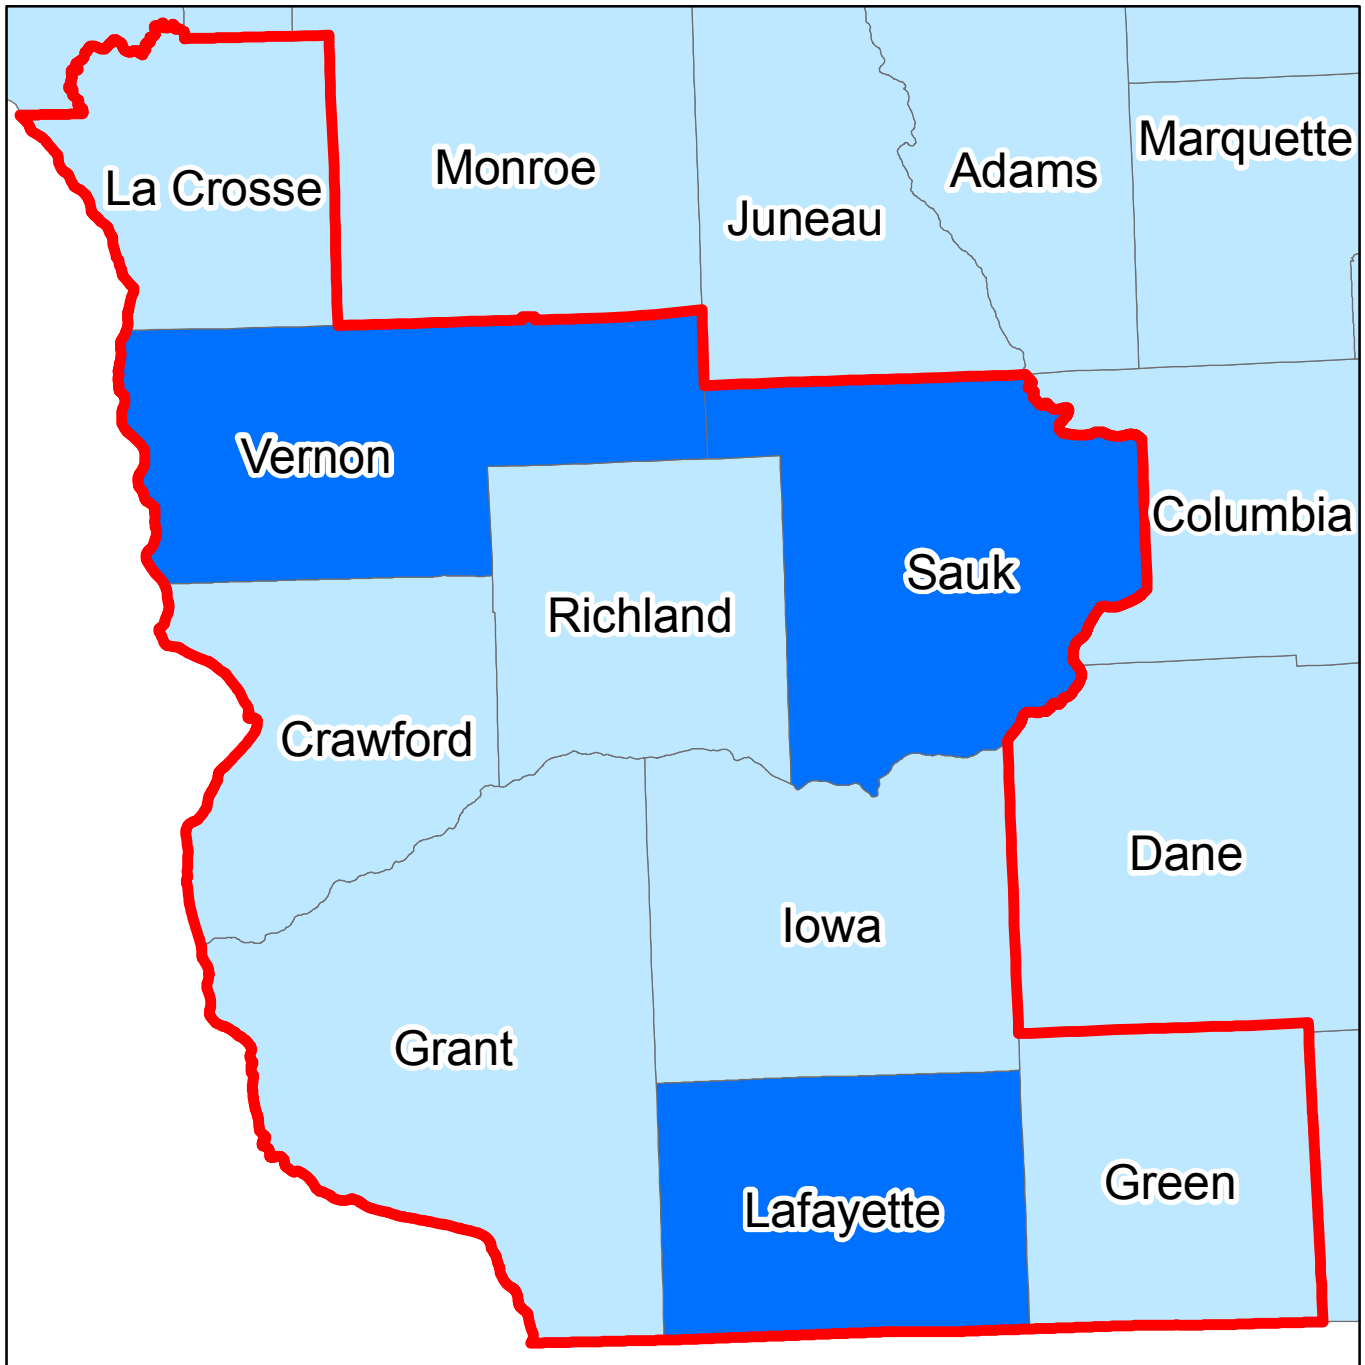

Southwest Badger Resource Conservation and Development Council, Inc. Service Area

Legend

-  Southwest Badger RC&D Counties
-  20% discount for Technical Assistance and Management Plans
-  Full price for all services

0 5 10 20
Miles